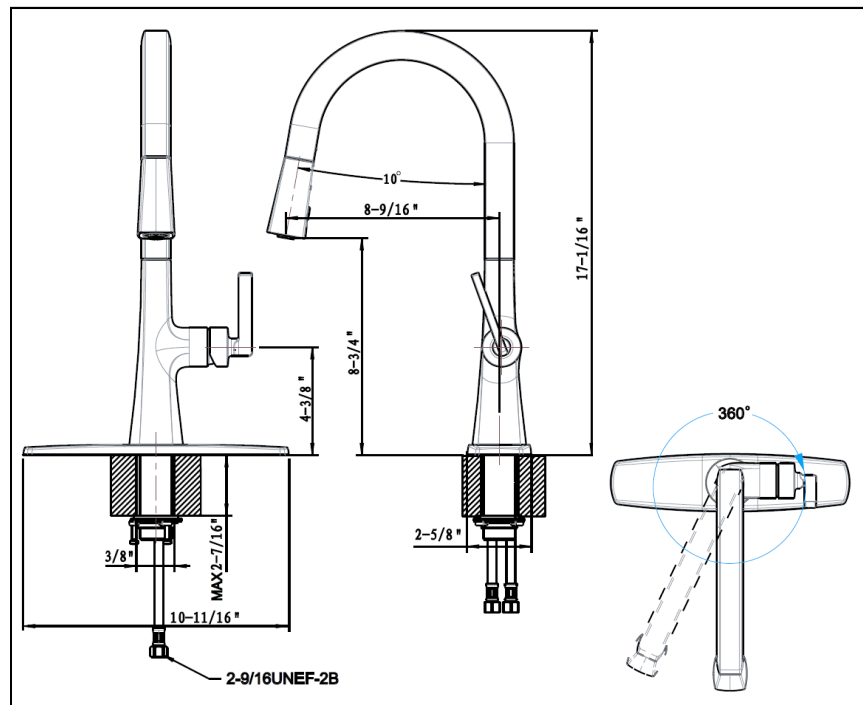

Kitchen Faucet

- **Ardua Collection**
- **Pull-down Kitchen Faucet**
- **1 Hole or 3 Hole Installation**

STANDARD SPECIFICATIONS

- Low lead brass body
- Zinc handle
- 25mm ceramic cartridge
- Stainless steel braided inlet hose with female 3/8" compression fitting
- Flow Rate: 1.8 gpm Max @ 60psi

COMPLIES WITH

- NSF 61-9
- ASME A112.18.1
- CSA B125.1
- IAPMO/UPC/cUPC
- AB1953

tel. 888-OK-ULTRA (658-5872) • fax. 949-225-6099 • <http://www.ultrafaucets.com>

This specification is provided for reference only. Ultra Faucets reserves the right to modify specifications and materials without notice or obligation.